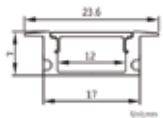

Eco Linear Led Profile Lights

AJ-PFA-001-01