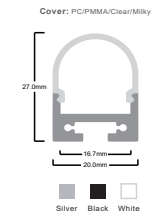

Eco Linear Led Profile Lights