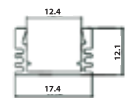

AJ-PFA-002-16