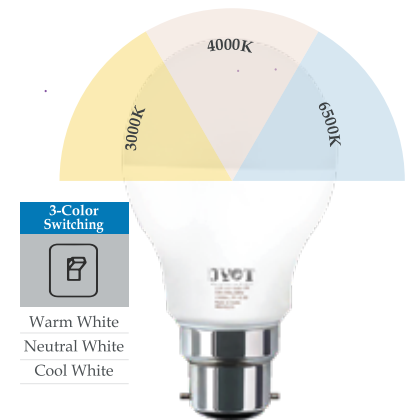

Eco | LED Bulbs

Upto
87%
Energy Saving

LED **9W** To replace Incandescent **60W**

Conventional Wattage Range

Model No.	Wattage	CCT
AJ-BLB000-01	0.5 W	WW / NW / CW / R / G / B / Y
AJ-BLB000-02	05 W	WW / NW / CW
AJ-BLB000-03	07 W	WW / NW / CW
AJ-BLB001-01	09 W	WW / NW / CW
AJ-BLB001-02	09 W	R / G / B
AJ-BLB001-03	09 W	3 in 1 CCT Switchable
AJ-BLB000-04	12 W	WW / NW / CW
AJ-BLB002-01	15 W	WW / NW / CW
AJ-BLB002-02	15 W	R / G / B
AJ-BLB002-03	15 W	3 in 1 CCT Switchable
AJ-BLB000-05	18 W	WW / NW / CW