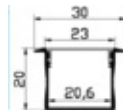

AJ-PFA-001-20