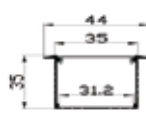

AJ-PFA-001-08