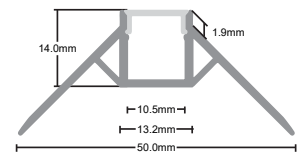

Cover: PC/Clear/Milky