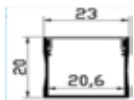

AJ-PFA-002-22