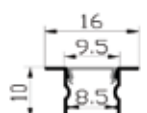

AJ-PFA-001-10