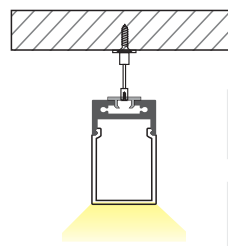

Suspension wire

Installation method

AJ-PFA-013-02

End Caps

Metallic mounting clips

Suspension wire

Installation method

Eco Linear Led Profile Lights