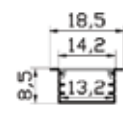

AJ-PFA-001-09