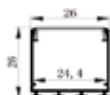

AJ-PFA-002-06