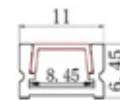

AJ-PFA-002-25