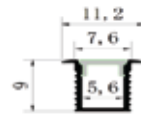

AJ-PFA-001-04