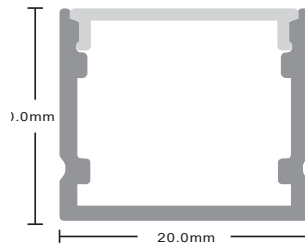

Silver Black White