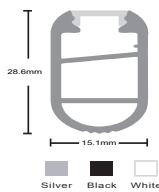

Eco Linear Led Profile Lights

Cover: PC/PMMA/Clear/Milky

End Caps

Cover: PC/PMMA/Clear/Milky

Installation method

Cover: PC/PMMA/Clear/Milky

High Grade Aluminium

Elegant Design

High Performance Diffuser