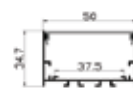

AJ-PFA-002-08