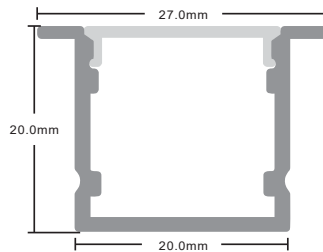

Cover:PC/PMMA/Clear/Milky

Silver Black White