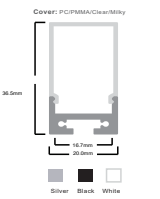

Suspension wire

Installation method

AJ-PFA-013-02

End Caps

Metallic mounting clips

Suspension wire

Installation method

Eco Linear Led Profile Lights