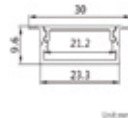

AJ-PFA-001-03