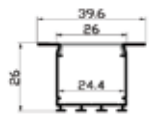

AJ-PFA-001-05