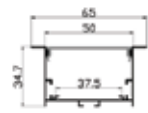

AJ-PFA-001-07