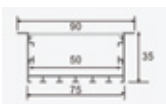

AJ-PFA-002-17