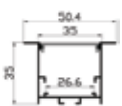

AJ-PFA-001-06