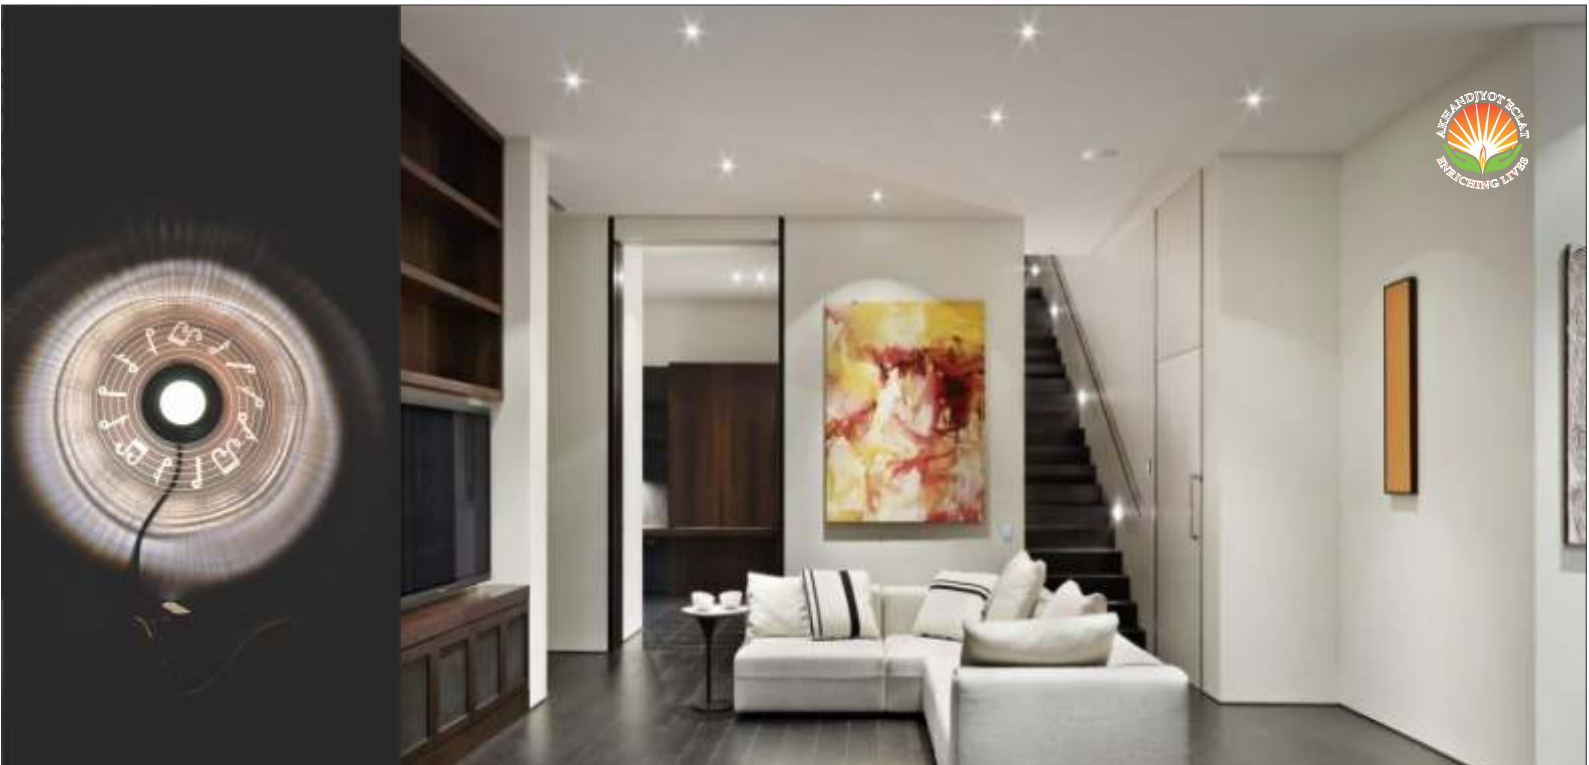

Crystal Wall Lights